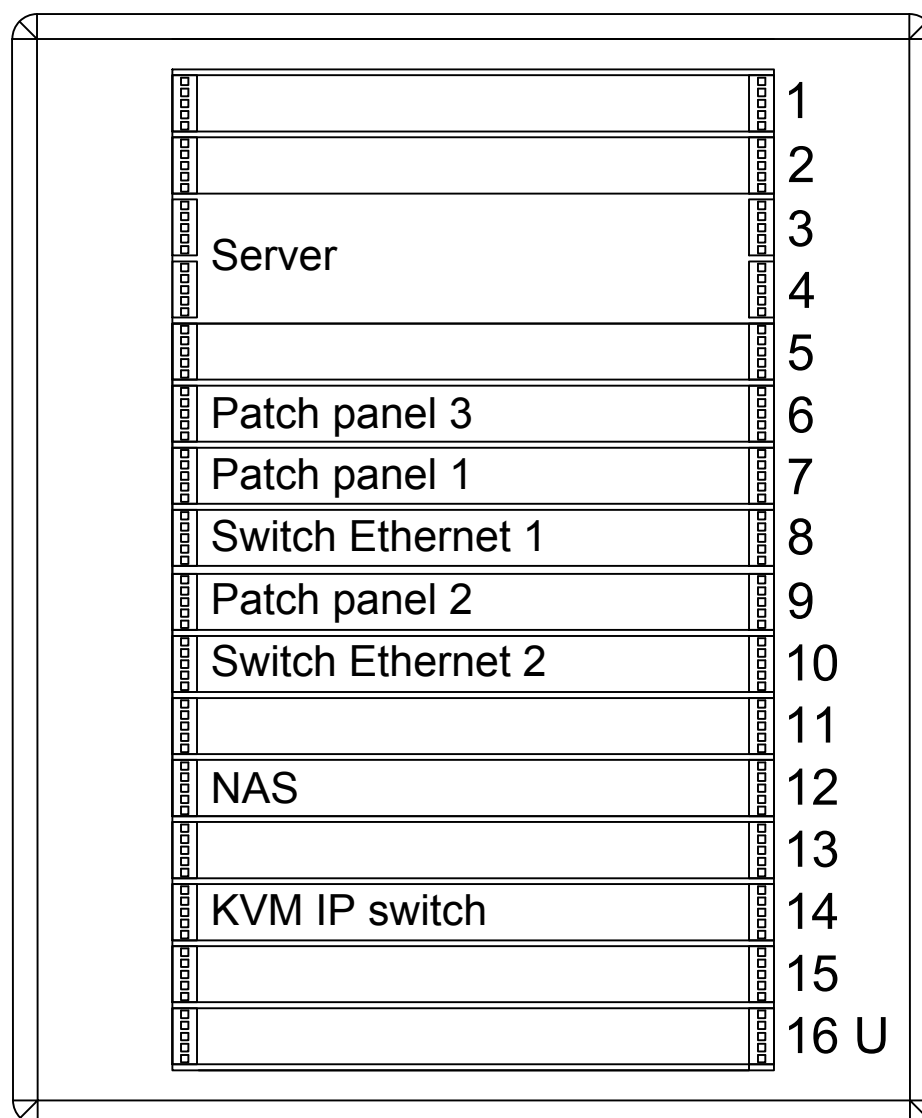

1

2

3

4

5

6

7

8

LEGENDA

KVM IP SWITCH	1280 X 1024 LCD build-in keyboard/ touch pad 8-port IP KVM switch
Server	Processore 2,5 GHz - RAM 8GB - Hard disk 1TB - scheda video da 1GB
Switch Ethernet	Switch Ethernet 100BASE-FX 16 porte RJ45 8 porte MTRJ
NAS	Network Access Storage - 2TB
Patch Panel	24 porte configurabili per interconnessione

Rack 19"

D'APPOLONIA

VIA SAN NAZARO, 19 - 16145 GENOVA, ITALIA
TEL. +39 010 362 8148 FAX +39 010 362 1078 P. IVA 03476550102
e-mail dappolonia@dappolonia.it www.dappolonia.it

PROGETTO/PROJECT

Progettazione Preliminare, Definitiva ed Esecutiva,
per la Realizzazione di un'Infrastruttura
Sperimentale-Dimostrativa di Poligenerazione
Denominata "Smart Polygeneration Microgrid"

TITOLO/TITLE

Progetto Esecutivo
Automazione e Controllo
Configurazione Rack Sala di Controllo

ESEGUITO / BY

GN/APN

APRILE 2012

CONTROLLATO DA / CHKD BY

IMC/STM/GIC

APRILE 2012

APPROVATO DA / APPROVED BY

FAB

APRILE 2012

SOTTOSCRITTO DA / UNDERSIGNED BY

RC

APRILE 2012

FIRMA/SIGNATURE

DATA/DATE

No INT/
INTERNAL No

11-650-H34

SCALA/SCALE

TAV/PLATE No

2

REV

0

DATA

04/2012

FOGLIO 2 DI 2